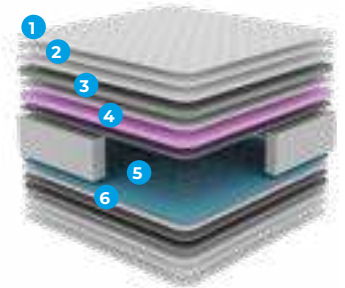

1. Knitted fabric
2. Single-sided pad
3. Flexi foam
4. Special comfort layer
5. Bonel spring
6. Special support layer