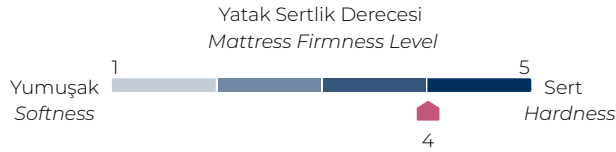

ÜRÜN ÖLÇÜLERİ PRODUCT SIZES	
90x200 cm 120x200 cm 140x200 cm 160x200 cm 180x200 cm	Tek Taraflı Single Sided

- 1- Örme kumaş
- 2- Tek taraflı ped
- 3- Flexi sünger
- 4- Özel konfor katmanı
- 5- Bonel yay
- 6- Özel destek katmanı