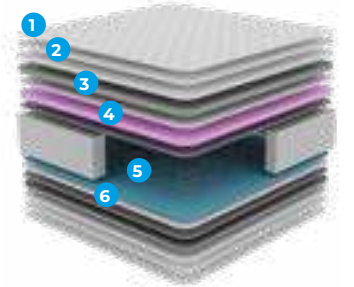

- 1- Knitted fabric
- 2- Single sided pad
- 3- Flexi foam
- 4- Special comfort layer
- 5- Bonnel spring system
- 6- Special support layer