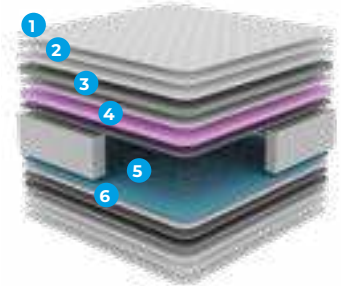

- 1- Knitted fabric
- 2- Single sided pad
- 3- Down feather foam
- 4- Special comfort layer
- 5- Pocket spring system
- 6- Special support layer