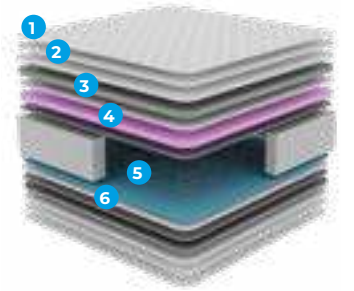

DAISY

MODERN VE ZARIF TASARIM

Daisy, bonel yay sistemi ve zarif kapitone detaylarıyla konfor ve şıklığı bir arada sunar. Yatak odanıza modern bir dokunuş getirirken rahat uyku sağlar.

MODERN AND ELEGANT DESIGN

Daisy offers comfort and elegance together with its bonel spring system and elegant quilted details. It provides a comfortable sleep while bringing a modern touch to your bed.

BONEL YAY

Klasik yay sistemi olan bonel yay, sert veya orta zeminde yatmaktan keyif alan kişiler için idealdir. Isıl işleme tabi tutulmuş bonel yay sistemi, vücut ağırlığının yoğunlaştığı bölgelerde çökme olasılığının azalmasına yardımcı olur.

BONNEL SPRINGS

The classic spring system, Bonel Springs, is ideal for those who enjoy sleeping on a firm or medium-firm surface. The thermal processing applied to the Bonel spring system helps reduce the likelihood of sagging in areas where body weight is concentrated.

ÜRÜN ÖLÇÜLERİ PRODUCT SIZES	 Tek Taraflı Single Sided
90x200 cm 120x200 cm 140x200 cm 160x200 cm 180x200 cm	

- 1- Örme kumaş
- 2- Tek taraflı ped
- 3- Flexi sünger
- 4- Özel konfor katmanı
- 5- Bonel yay
- 6- Özel destek katmanı

- 1- Knitted fabric
- 2- Single-sided pad
- 3- Flexi foam
- 4- Special comfort layer
- 5- Bonel spring
- 6- Special support layer