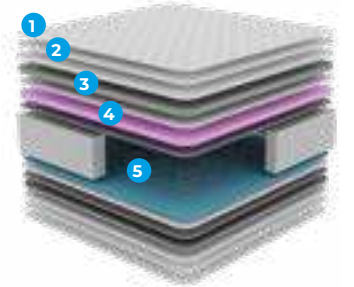

- 1- Knitted fabric
- 2- Flexi foam
- 3- Special comfort layer
- 4- Bonel spring
- 5- Special support layer