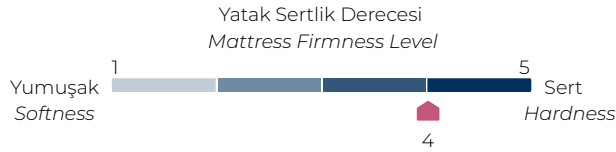

ÜRÜN ÖLÇÜLERİ PRODUCT SIZES	 Tek Taraflı Single Sided
90x200 cm 120x200 cm 140x200 cm 160x200 cm 180x200 cm	

- 1- Örme kumaş
- 2- Tek taraflı ped
- 3- Flexi sünger
- 4- Özel konfor katmanı
- 5- Bonel yay
- 6- Özel destek katmanı

- 1- Knitted fabric
- 2- Single-sided pad
- 3- Flexi foam
- 4- Special comfort layer
- 5- Bonel spring
- 6- Special support layer