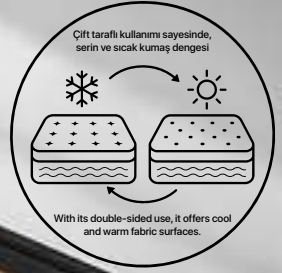

7
zone

ÇİFT TARAFLI YATAK
ÇİFT TARAFLI TASARIM

Örme Kumaş Knitted Fabric	Flexi Sünger Flexi foam	7 Bölge Yay Sistemi 7-Zone Spring System	Destek Süngeri Support Foam	Konfor Katmanı Comfort Layer	Yatak Yüksekliği Mattress Height	Omurga Desteği Spine Support	Hava Geçirgenliği Air Permeability	Antialerjik Antiallergic