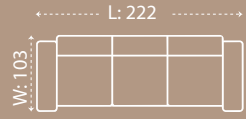

Its comfort-focused structure provides a relaxing everyday experience. Modern lines and natural textures bring balanced elegance to the living space.

H: 87
Yatak Ölçüsü/Bed Size: 178x97

H: 87

VALEN

Koltuk Takımı / Sofa Set