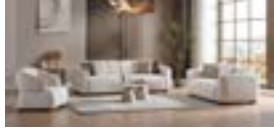

ARENA KOLTUK TAKIMI
ARENA SOFA

24-27